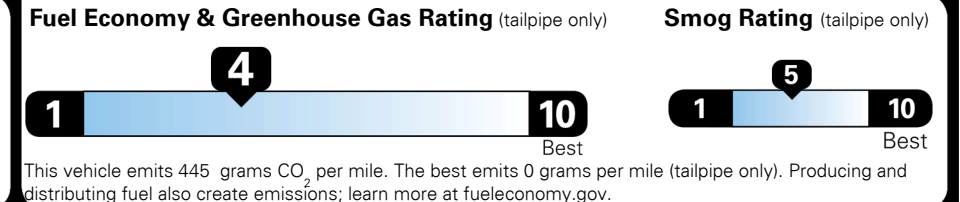

ADDED FEATURES:

1. **Sport Package: $5,700.00**
2. 19" Sport Alloy Wheels w/ P245/40R19(FR), P275/35R19(Rr)
   - Sport Front & Rear Bumpers & Rocker Molding
   - Dark Chrome Grille Surround & Insert & Window Trim
   - Sport Steering Wheel & Sport Pedals
   - Power Tilt-and-Slide Panoramic Sunroof
   - Surround View Monitor / Parking Distance Warning
   - Lexicon® 14-Speaker Premium Audio
   - 7" Color Multi-Information Display
   - Wireless Charging Pad (front)
   - Ventilated Front Seats
   - Heated Rear Seats (Standard on AWD)
   - Power Rear Sunshade
   - Manual Rear Side Window Sunshades

Accessories

- *First Aid Kit $45.00
- *Mud Guards $140.00
- *Wheel Locks $75.00

SOLD TO: MA705 SHIPPED TO: MA705
GENESIS OF NORWOOD
391 PROVIDENCE HIGHWAY
NORWOOD MA 02062

VIN: KMTFN4JE8KU313338	ENGINE: G6DNHA995207	EXTERIOR COLOR: CASABLANCA WHITE	INTERIOR/SEAT COLOR: GRAY/GRAY
MODEL: S0402A65	PORT OF ENTRY: PH	TRANSPORT: TRUCK	ACCESSORY WEIGHT: 12 lbs./ 5 kgs.

EMISSIONS:
This vehicle is certified to meet emission requirements in all 50 states

Inland Freight & Handling : $995.00

TOTAL PRICE: $51,505.00

EPA DOT Fuel Economy and Environment

Gasoline Vehicle

Fuel Economy

20 MPG
combined city/hwy

18 city
24 highway

5.0 gallons per 100 miles

Large Cars range from 14 to 103 MPG. The best vehicle rates 136 MPGe.

You spend $2,500
more in fuel costs over 5 years compared to the average new vehicle.

Annual fuel cost $1,900

Actual results will vary for many reasons, including driving conditions and how you drive and maintain your vehicle. The average new vehicle gets 27 MPG and costs $7,000 to fuel over 5 years. Cost estimates are based on 15,000 miles per year at $ 2.55 per gallon. MPGe is miles per gasoline gallon equivalent. Vehicle emissions are a significant cause of climate change and smog.

fueleconomy.gov

Calculate personalized estimates and compare vehicles

GOVERNMENT 5-STAR SAFETY RATINGS

Overall Vehicle Score ★ ★ ★ ★ ★

Based on the combined rating of frontal, side and rollover. Should ONLY be compared to other vehicles of similar size and weight.

Frontal Crash	Driver	★ ★ ★ ★ ★
Crash	Passenger	★ ★ ★ ★ ★
Based on the risk of injury in a frontal impact. Should ONLY be compared to other vehicles of similar size and weight.		
Side Crash	Front seat	★ ★ ★ ★ ★
	Rear seat	★ ★ ★ ★ ★
Based on the risk of injury in a side impact.		
Rollover		★ ★ ★ ★ ★
Based on the risk of rollover in a single-vehicle crash.		

Manufacturer's suggested retail price includes manufacturer's recommended pre-delivery service. Gasoline license and title fees state and local taxes and dealer installed options and accessories are not included in the manufacturer's suggested retail price. This label has been affixed to this vehicle by Hyundai Motor America, pursuant to the requirements of 15 U.S.C. 1231 et seq. which prohibits its removal or alteration prior to delivery to the ultimate purchaser.